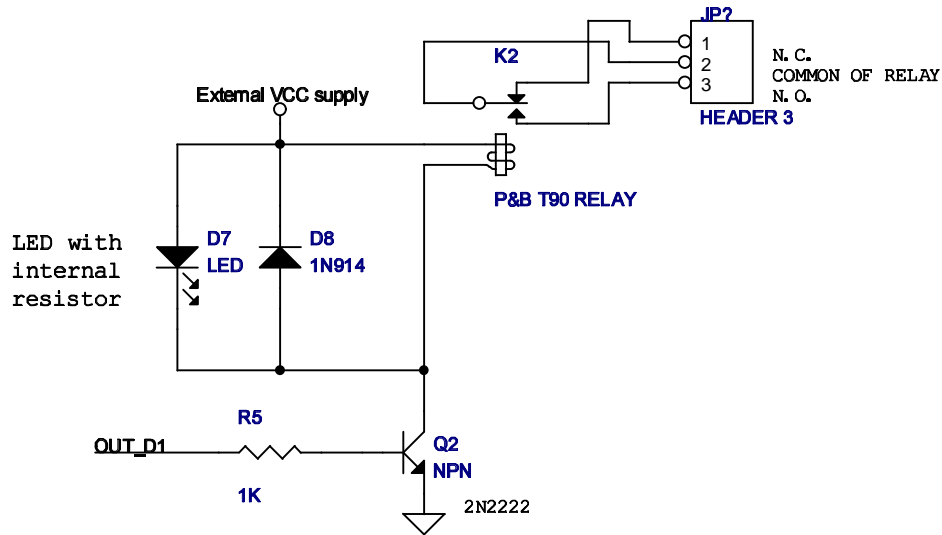

Relay Interface

Warning: the on/off state of the parallel port is unpredictable on power up. The relay may switch on during computer power up. Be careful when using high voltages.

Buzzer with LED Interface

LED with internal resistor

Title		
Interface Circuits		
Size A	Document Number {Doc}	Rev A
Date:	Thursday, October 23, 1997	Sheet 1 of 1