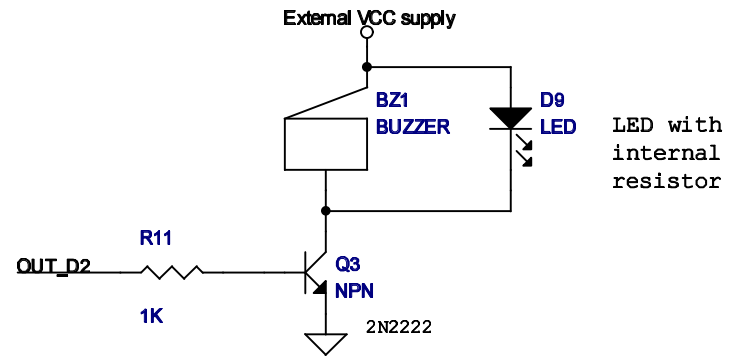

Relay Interface

Warning: the on/off state of the parallel port is unpredictable on power up. The relay may switch on during computer power up. Be careful when using high voltages.

Buzzer with LED Interface

LED with internal resistor

Title		
Interface Circuits		
Size A	Document Number {Doc}	Rev A
Date:	Thursday, October 23, 1997	Sheet 1 of 1