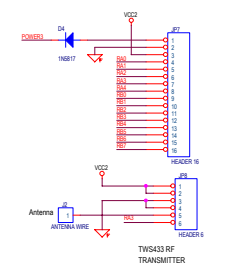

Programmer

Pic 16F84

PIC16F84 PIC16C455 Programmer and Micro			
DOC	C	Document Number	16F84-programmer-and-pic16f84
DATE	C	Revision	1.0
DATE	C	Created	1/2/03