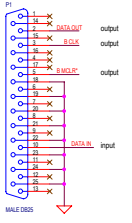

Programmer

Pic 16F84

PIC16F84 PIC16C455 Programmer and Micro			
DOC	C	Document Number	16F84-programmer-and-pic16f84
DATE	C	Revision	1.0
DATE	C	Created	1/2/03