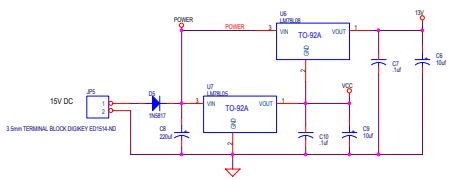

Programmer

Pic 16F84

PIC16F84 PIC16C455 Programmer and Micro			
DOC	C	Document Number	16F84-programmer-and-pic16f84
DATE	C	Revision	1.0
DATE	C	Created	1/2/03