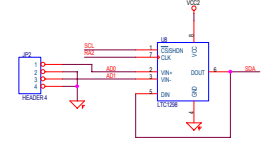

Programmer

Pic 16F84

PIC16F84 PIC16C455 Programmer and Micro			
DOC	C	Document Number	16F84-programmer-and-pic16f84
DATE	C	Revision	1.0
DATE	C	Created	1/2/03