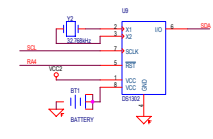

Programmer

Pic 16F84

PIC16F84 PIC16C455 Programmer and Micro			
DOC	C	Document Number	16F84-programmer-and-pic16f84
DATE	C	Revision	1.0
DATE	C	Created	1/2/03