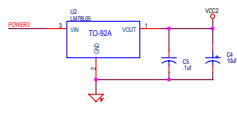

Programmer

Pic 16F84

PIC16F84 PIC16C455 Programmer and Micro			
DOC	C	Document Number	16F84-programmer-and-pic16f84
DATE	C	Revision	1.0
DATE	C	Created	1/2/03