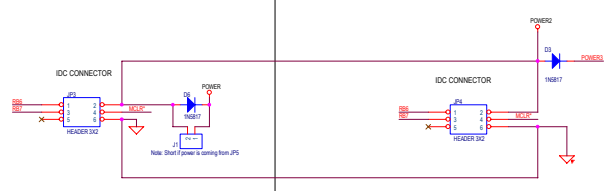

Programmer

Pic 16F84

PIC16F84 PIC16C455 Programmer and Micro			
DOC	C	Document Number	16F84-programmer-and-pic16f84
DATE	C	Revision	1.0
DATE	C	Created	1/2/03