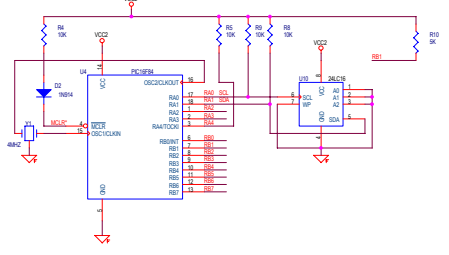

Programmer

Pic 16F84

PIC16F84 PIC16C455 Programmer and Micro			
DOC	C	Document Number	16F84-programmer-and-pic16f84
DATE	C	Revision	1.0
DATE	C	Created	1/2/03